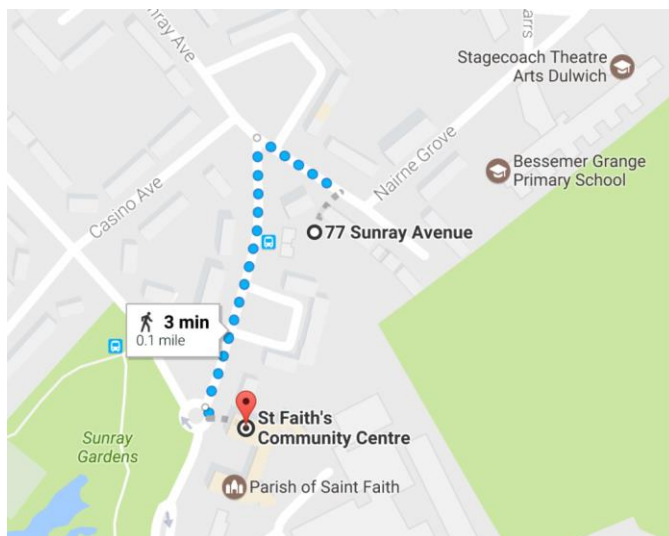

Bessemer Grange Primary School

www.bessemergrange.southwark.sch.uk

Address: Dylways, London, SE5 8HP

Tel: 020 7274 2618/7274 2520 **Fax:** 020 7924 0858

E-Mail: office@bessemergrange.southwark.sch.uk

Headteacher: Ms Sarah Beard

Head of School: Mrs Elizabeth Whitehead

Monday 11th December 2017

Dear Parents and Carers,

We would like to invite you to watch the KS2 Carol Concert at St Faiths Church on Friday 15th December. The concert will begin at 6.00pm but we ask if children can arrive at 5.50pm. The concert will last approximately 45minutes and we ask that an adult accompanies all children.

The children have worked really hard learning the carols and are looking forward to performing them to you. Please see the bottom of the letter for a map and directions to St Faiths.

St.Faith's Church,
62 Red Post Hill,
London SE24 0BZ